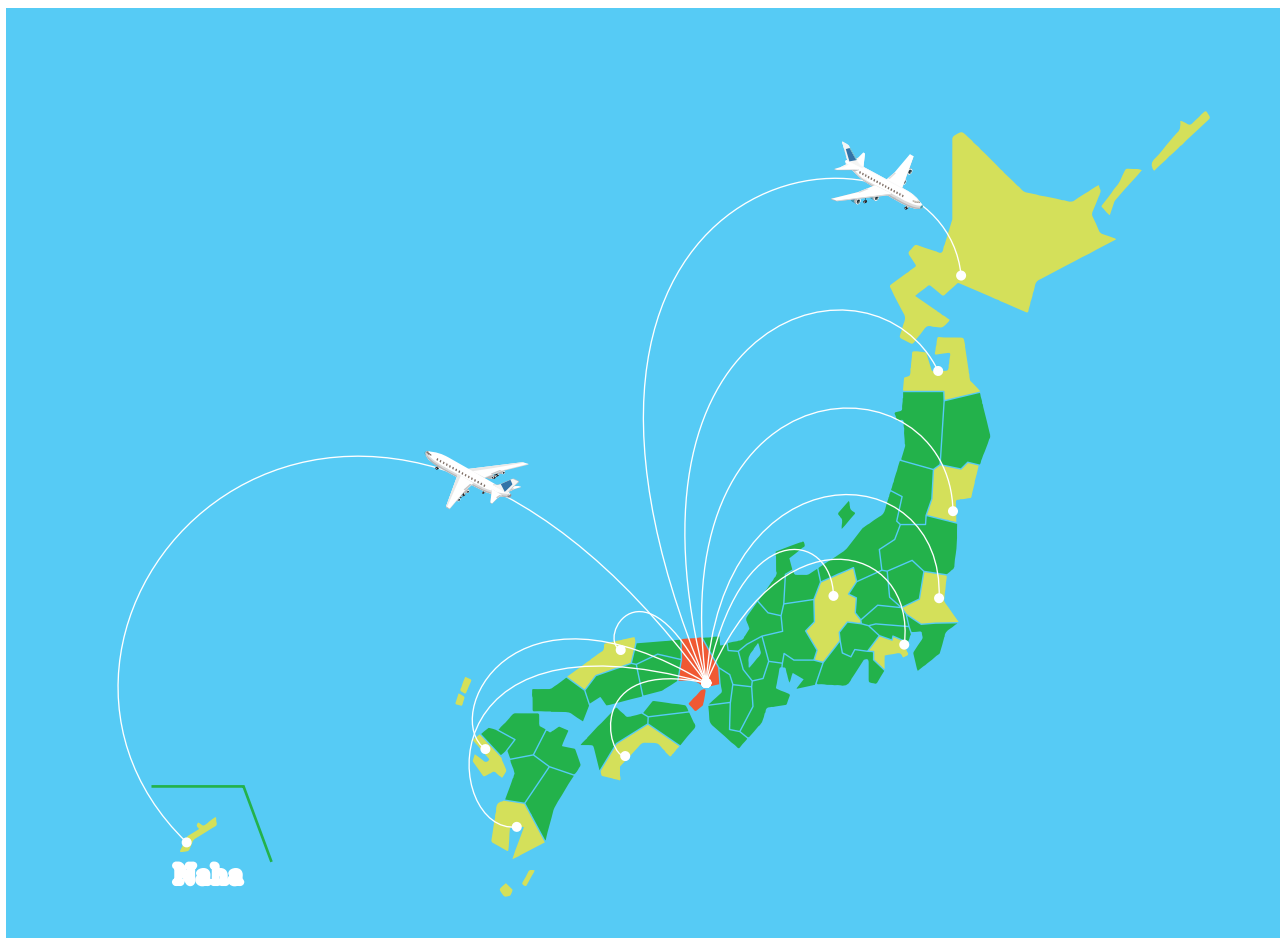

Start in Kobe. Innovate in Kobe.

KOBE Biomedical Innovation Cluster

Business Launch Support Guide

Easy access to cities in Japan and to the world

80 minutes to Haneda Airport in Tokyo from KBIC, and only 12 minutes to Sannomiya, the center of Kobe.

Shinkansen (bullet train)

Tokyo	about 170min.
Nagoya	about 70min.
Hakata	about 140min.
Hiroshima	about 70min.

Living in Kobe

Kobe offers both the convenience of a city and the richness of nature. In this special city, you can enjoy both work and your lifestyle to the fullest

© KOBE TOURISM BUREAU

Quality of Living City Ranking

2nd in Asia 1st in Japan

Mercer's 2019 Quality of Living Survey (Quality of Living Survey) City rankings

Results of Critical Care and Emergency Medical Center

(excluding green spaces)

Ranked 1st among major cities in Japan

2017 edition
Comparative Statistical Chronology of Major Cities

Sophisticated Designed City Ranking

Ranked 1st among 1000 municipalities nationwide