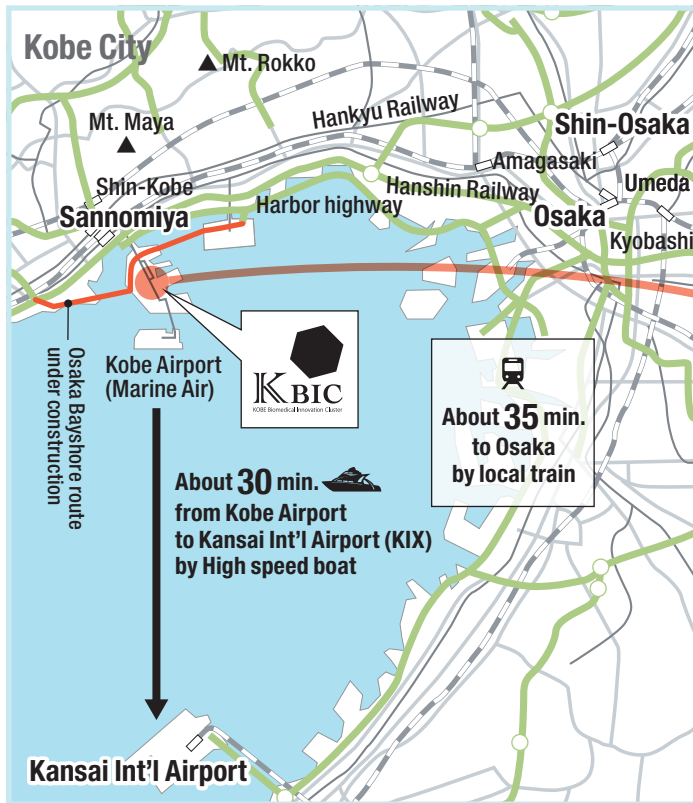

Start in Kobe. Innovate in Kobe.

KOBE Biomedical Innovation Cluster

Business Launch Support Guide

Easy access to cities in Japan and to the world

80 minutes to Haneda Airport in Tokyo from KBIC, and only 12 minutes to Sannomiya, the center of Kobe.

Shinkansen (bullet train)

Tokyo	about 170min.
Nagoya	about 70min.
Hakata	about 140min.
Hiroshima	about 70min.

Living in Kobe

Kobe offers both the convenience of a city and the richness of nature. In this special city, you can enjoy both work and your lifestyle to the fullest

© KOBE TOURISM BUREAU

Quality of Living City Ranking

2nd in Asia 1st in Japan

Mercer's 2019 Quality of Living Survey (Quality of Living Survey) City rankings

Results of Critical Care and Emergency Medical Center