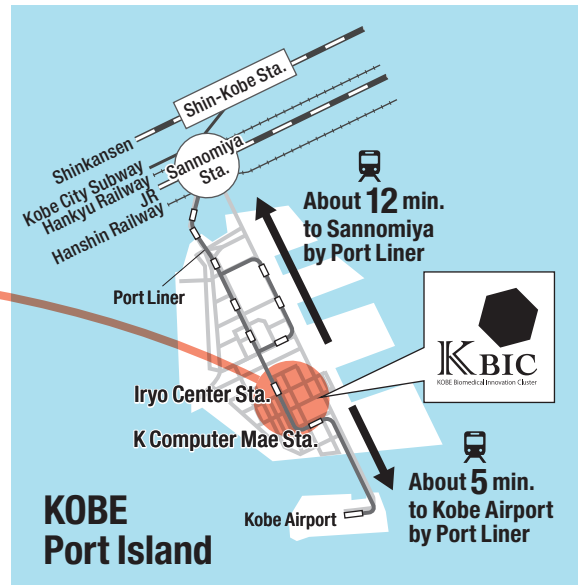

Start in Kobe. Innovate in Kobe.

KOBE Biomedical Innovation Cluster

Business Launch Support Guide

Easy access to cities in Japan and to the world

80 minutes to Haneda Airport in Tokyo from KBIC, and only 12 minutes to Sannomiya, the center of Kobe.